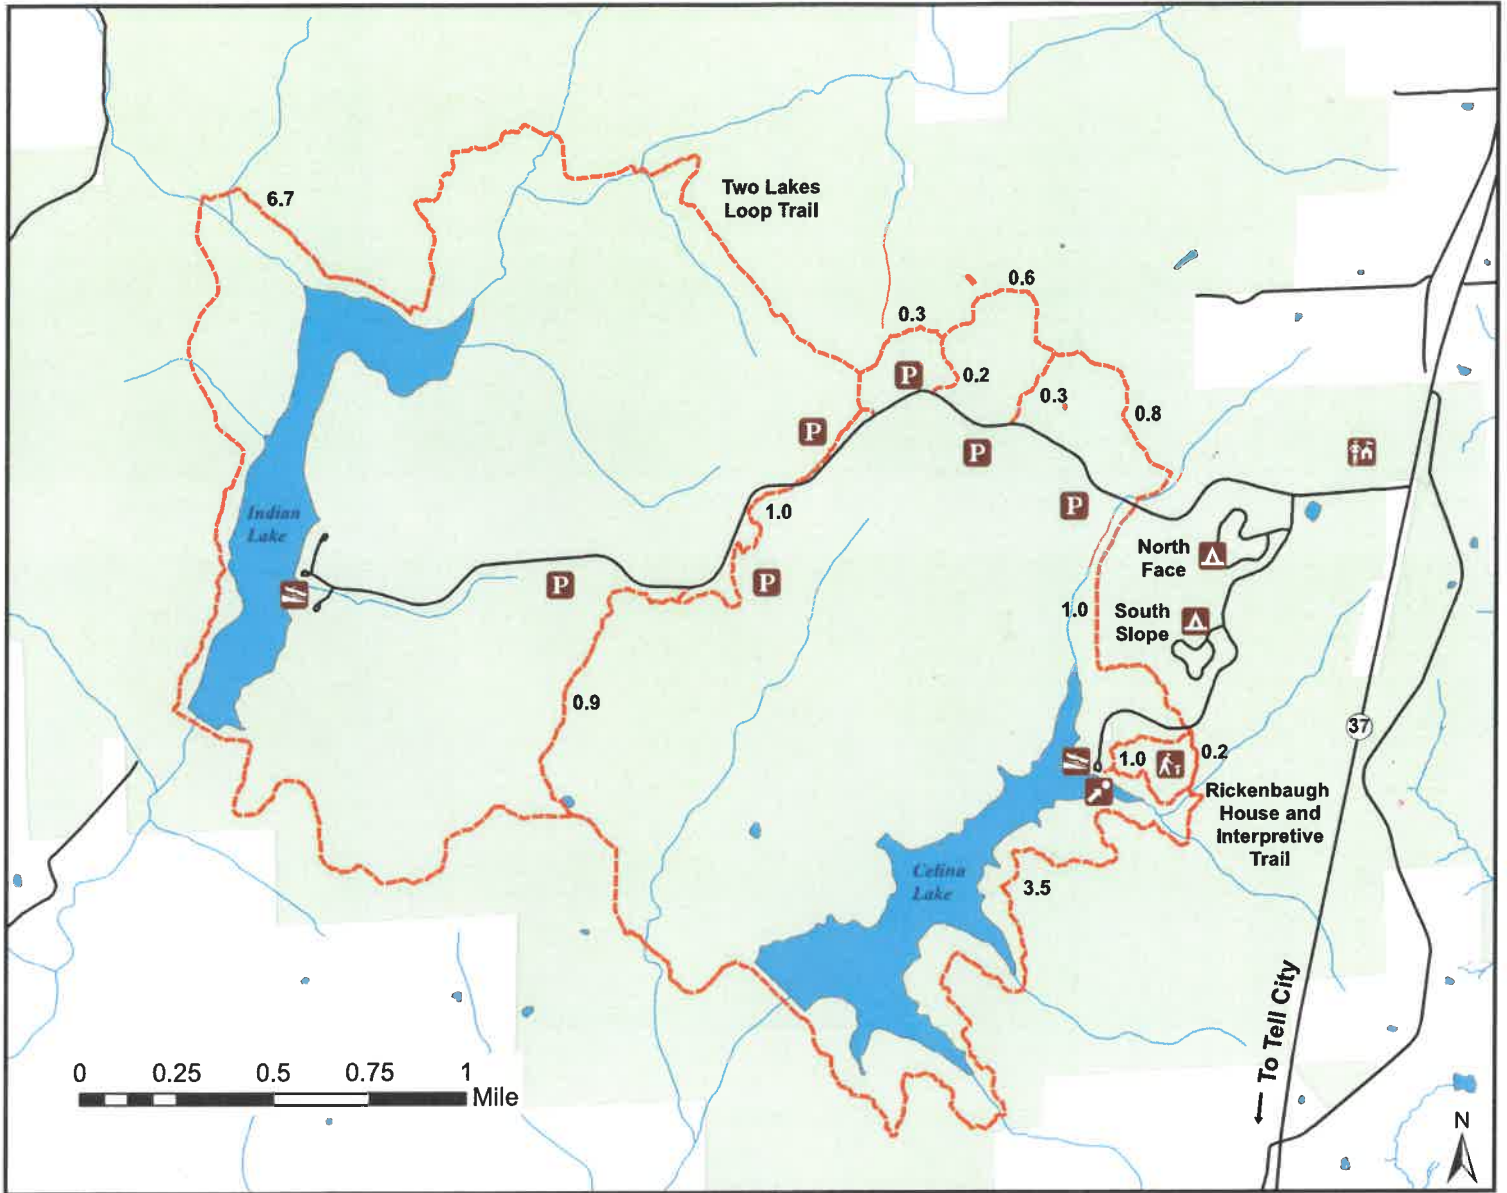

Indian-Celina Lake Recreation Area

Legend

- | | | | |
|--------|----------------|--------------------|---------------------------------|
| Trail | Forest Service | Interpretive Trail | Toilet |
| Road | Camping | Rickenbaugh House | 0.2 Miles Between Intersections |
| Stream | Boat Ramp | Trail | |
| Water | Parking | Gatehouse | |
| | | Shower | |